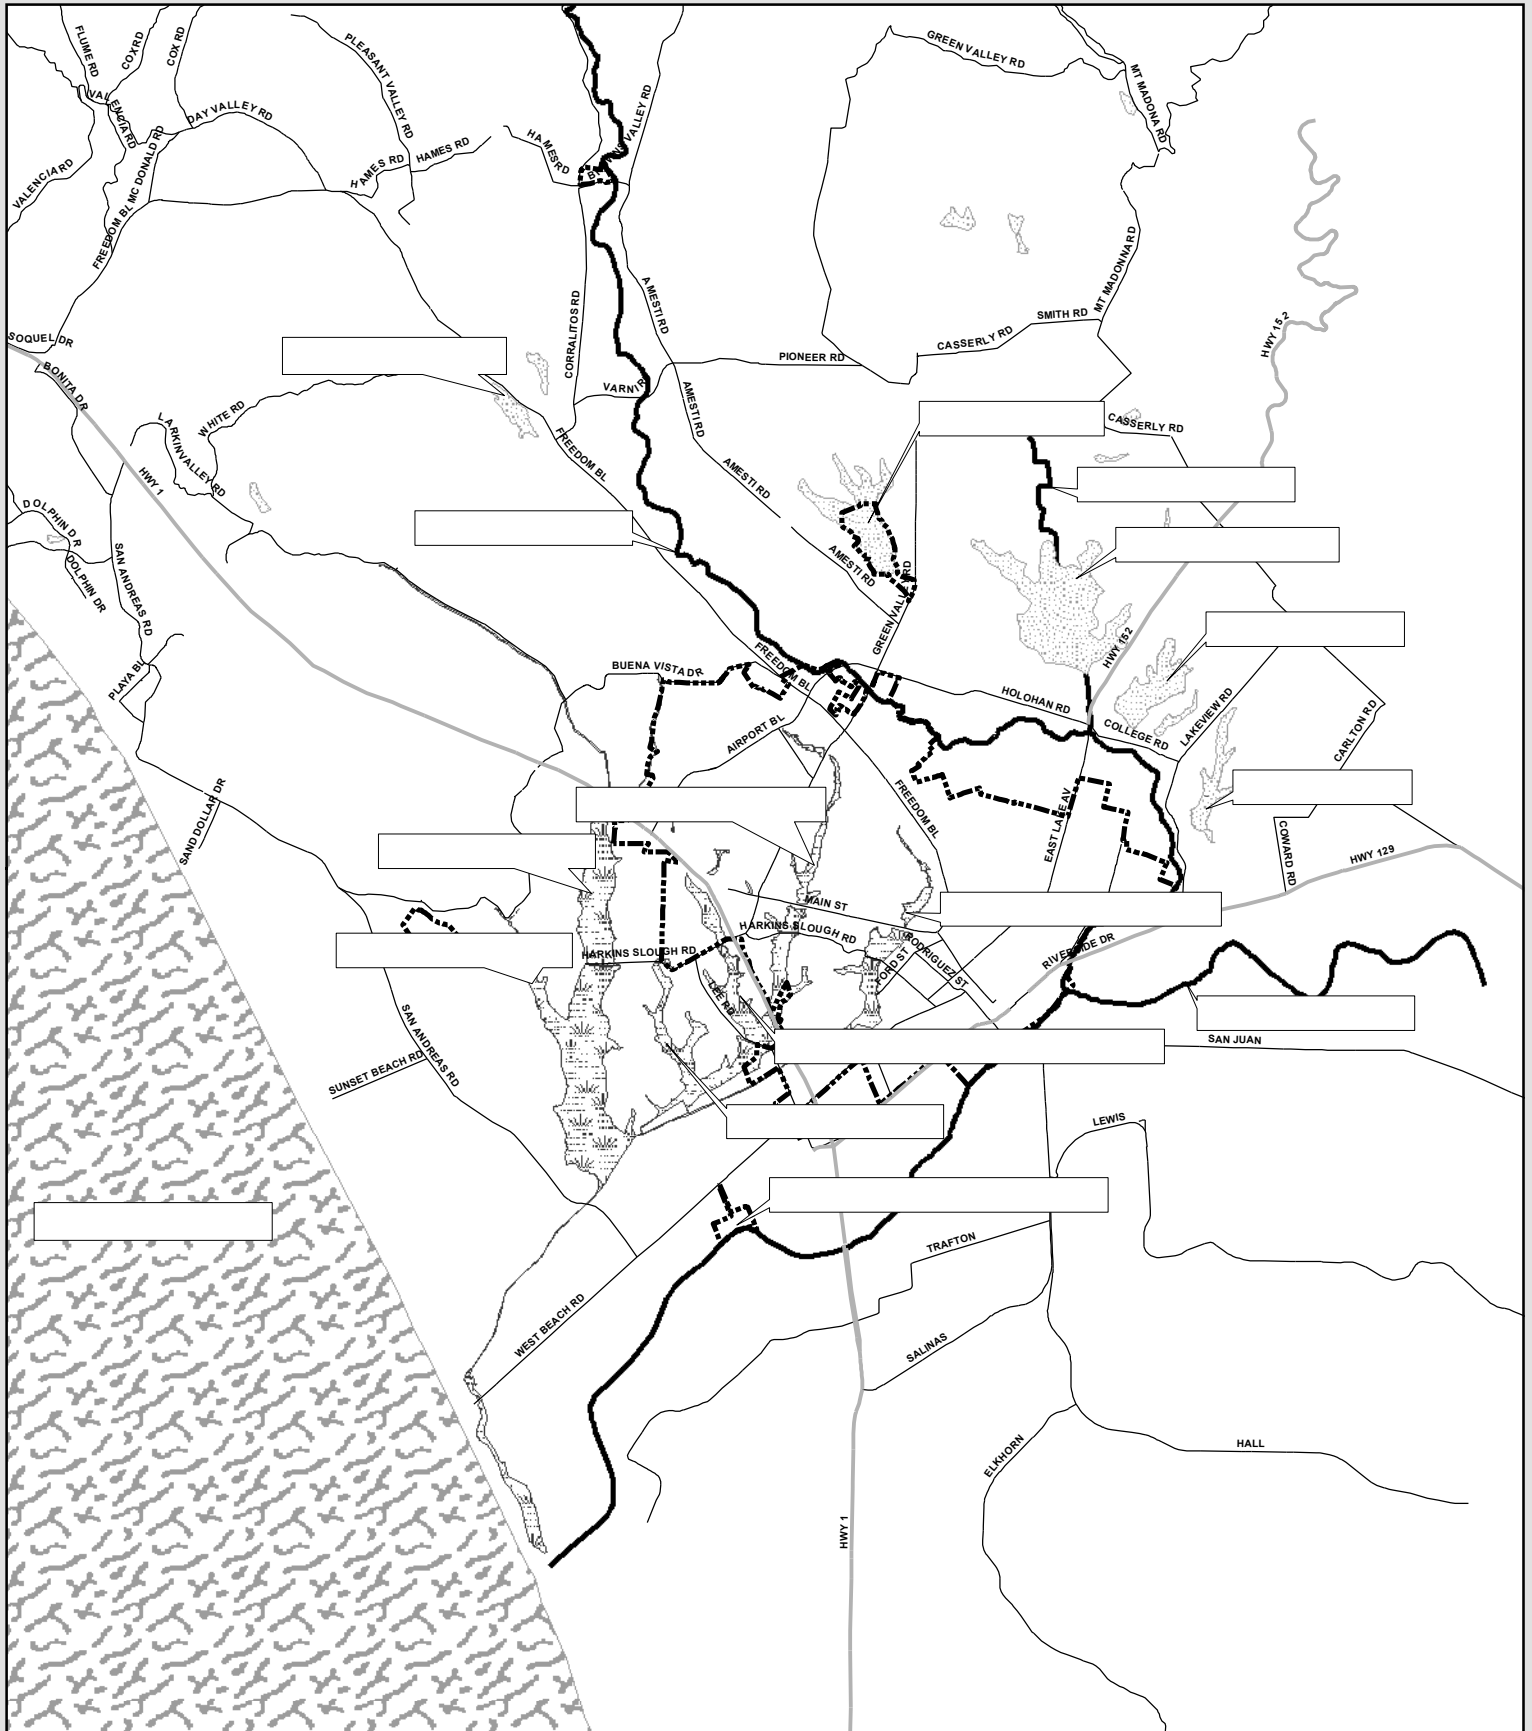

Watsonville Sloughs and Watersheds

City of Watsonville

Legend	
	State Highway
	Major Road
	Streams
	Lakes
	Sloughs
	Ocean
	Watsonville City Limit

Prepared by Watsonville GIS Center 4-26-2007 (PWKS0305).
 This Document is a graphic representation only of best available sources from the County of Santa Cruz.
 The City of Watsonville assumes no responsibility for any errors.